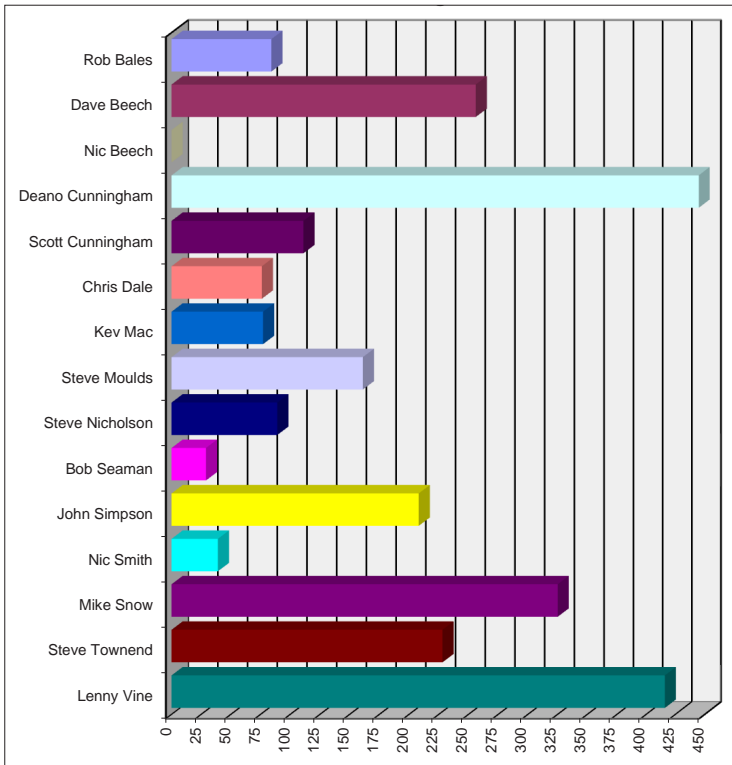

Charts 2011

Individual Weights